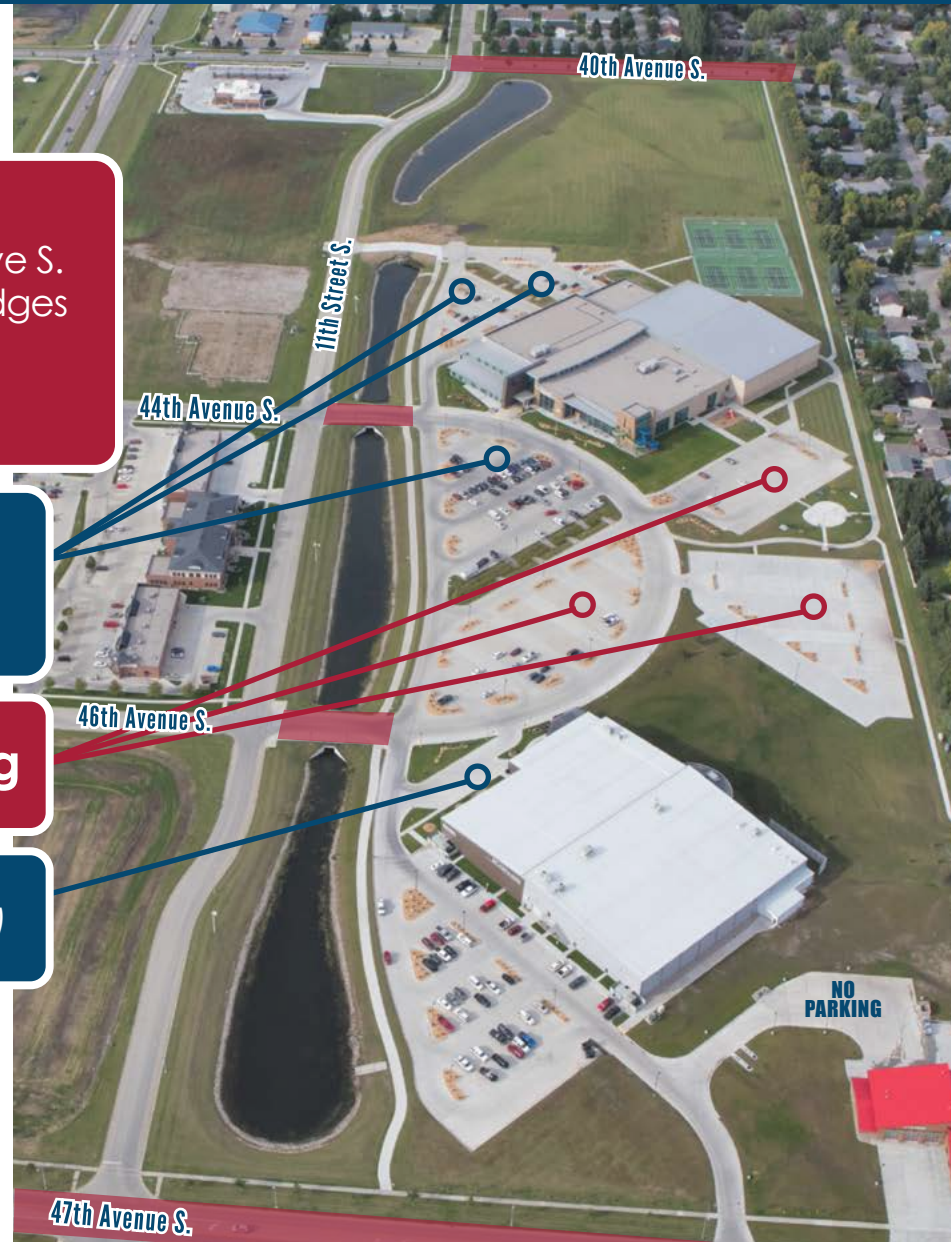

GF MARATHON WEEKEND - PARKING MAP

THURSDAY | SEPT. 26

Hog Dog Jog | 6:30 pm

Expect normal road access with temporary closures on 40th Ave S. and 47th Ave S. Temporarily pedestrian interruptions at the bridges on 46th Ave S. (6:30 - 6:35 pm) and 44th Ave S. (6:45 - 7:15 pm).

NO OVERNIGHT PARKING

Employee/Customer Parking Only

Race participants (including members) will not be permitted in these lots.

Customer, Event Participant, & Spectator Parking

GF Park District Business Parking Only (8am - 5pm)

NOTE: Please obey all parking signs. Parking rules will be enforced by ticketing improperly parked vehicles.