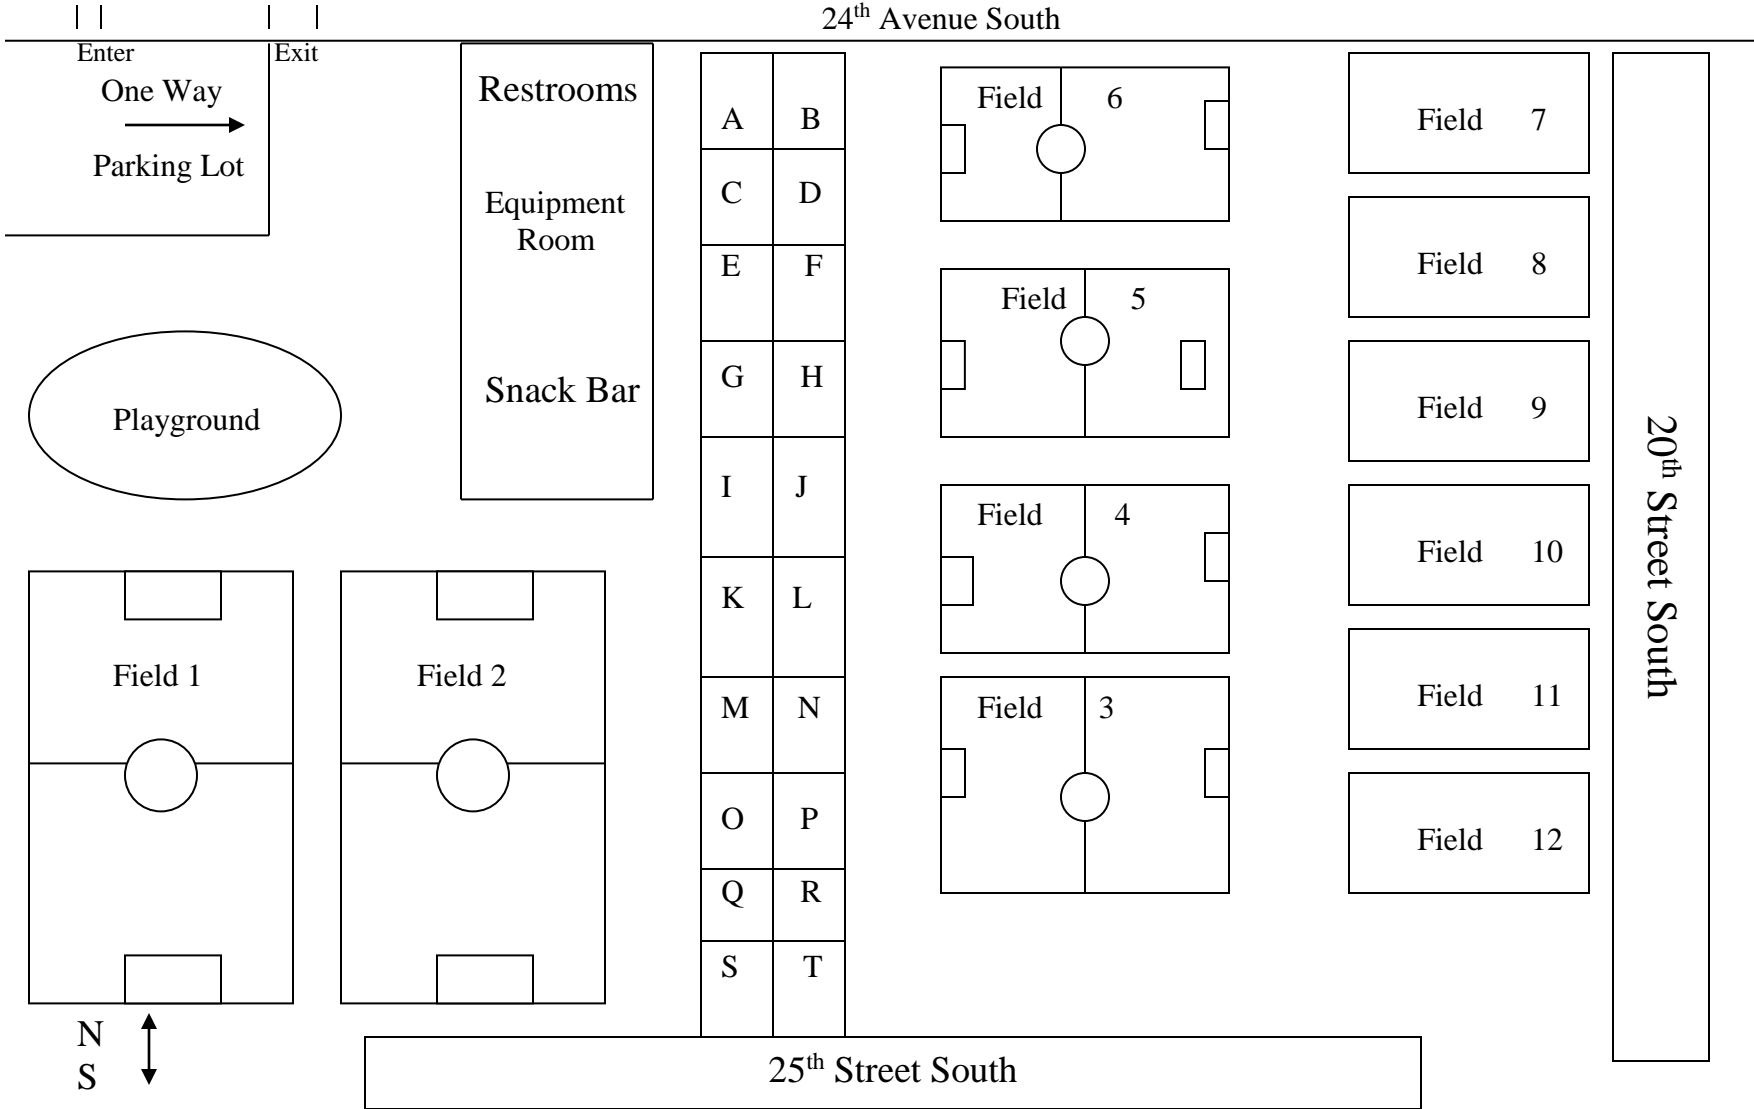

BRINGEWATT PARK SOCCER FIELDS

24th Avenue South

Enter

Exit

One Way

Parking Lot

Restrooms

Equipment Room

Snack Bar

Playground

Field 1

Field 2

A

B

C

D

Field 6

6

Field 7

7

Field 8

8

Field 9

9

Field 10

10

Field 11

11

Field 12

12

20th Street South

25th Street South